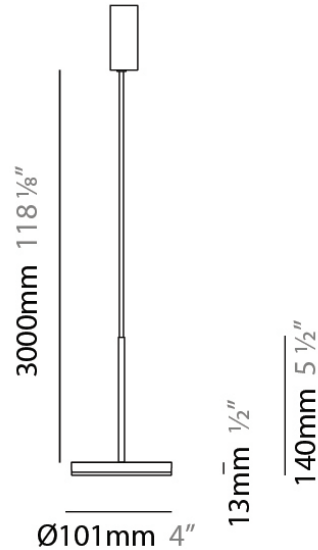

BELLA SUSPENSION

D81667-TIM

PROJECT _____

TYPE _____

NOTES _____

QUANTITY _____

DATE _____

GENERAL

Series: Bella
Brand: Panzeri
Division: Design
Mounting Type: Suspension
Mounting Location: Ceiling
Subcategory: Pendant

PHYSICAL

Shape: Disc
Diameter (mm): 101
Diameter (in): 4
Height (mm): 13
Height (in): 1/2
Max. Overall Height (mm): 3013
Max. Overall Height (in): 118 ⁵/₈
Light Distribution: Direct
Weight (kg): 0.54501
Weight (lbs): 1.2
Diffuser: Opal - Acrylic
Fixture Material: Metal

ELECTRICAL

Lamp Type: LED
Input Wattage (W): 6.5
Dimming: Non-Dimmable
Driver Location: Integrated
Input Voltage (V): 120

LED

Number of LEDs: 1
Color Temperature (°K): 2700
Max. Delivered Lumen (lm): 388
Nominal Lumen (lm): 460
CRI: >80 CRI

OPTICAL

RATINGS AND CERTIFICATIONS

Certified By: CSA Certified to UL and CSA Standards
IP rating: IP40