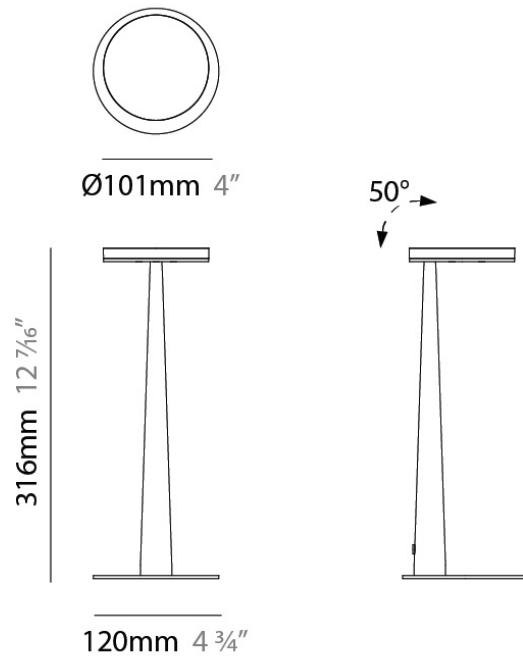

BELLA PORTABLE

D84376R9-BRZ

PROJECT

TYPE

NOTES

QUANTITY

DATE

GENERAL

Series: Bella
Brand: Panzeri
Division: Design
Mounting Type: Portable
Mounting Location: Table
Subcategory: Task

PHYSICAL

Shape: Abstract
Diameter (mm): 101
Diameter (in): 4
Height (mm): 316
Height (in): 12 7/16
Light Distribution: Adjustable / Direct
Weight (kg): 0.853
Weight (lbs): 1.88
Diffuser: Opal - Acrylic
Fixture Material: Aluminum Die Cast

ELECTRICAL

Lamp Type: LED
Input Wattage (W): 5
Dimming: 5-Step Touch Dimming
Driver Location: Inline Transformer Plug
Input Voltage (V): 120

LED

Number of LEDs: 1
Color Temperature (°K): 2700
Max. Delivered Lumen (lm): 388
Nominal Lumen (lm): 460
CRI: >90 CRI
Lamp Life (hrs): 70000

OPTICAL

Optic°: Diffused
Adjustability: Tilt 50°

RATINGS AND CERTIFICATIONS

Certified By: CSA Certified to UL and CSA Standards
IP rating: IP20