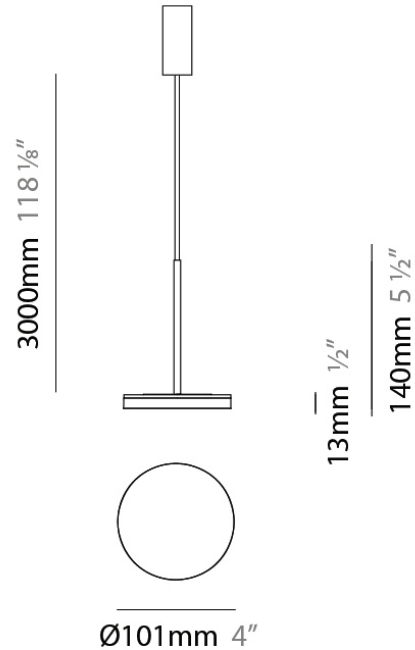

BELLA SUSPENSION

D81668-BRZ

PROJECT

TYPE

NOTES

QUANTITY

DATE

GENERAL

Series: Bella
Brand: Panzeri
Division: Design
Mounting Type: Suspension
Mounting Location: Ceiling
Subcategory: Pendant

PHYSICAL

Diameter (mm): 101
Diameter (in): 4
Height (mm): 13
Height (in): 1/2
Max. Overall Height (mm): 3013
Max. Overall Height (in): 118 7/8
Light Distribution: Indirect
Weight (kg): 0.54501
Weight (lbs): 1.2
Diffuser: Opal - Acrylic
Fixture Material: Aluminum Die Cast

ELECTRICAL

Lamp Type: LED
Input Wattage (W): 6.5
Dimming: Non-Dimmable
Driver Included: Yes
Driver Location: Integrated
Driver Type: Constant Voltage - Universal
Driver Class: Class 2
Input Voltage (V): 120

LED

Color Temperature (°K): 2700
Max. Delivered Lumen (lm): 467
CRI: >80 CRI

OPTICAL

RATINGS AND CERTIFICATIONS

Certified By: CSA Certified to UL and CSA Standards
IP rating: IP40