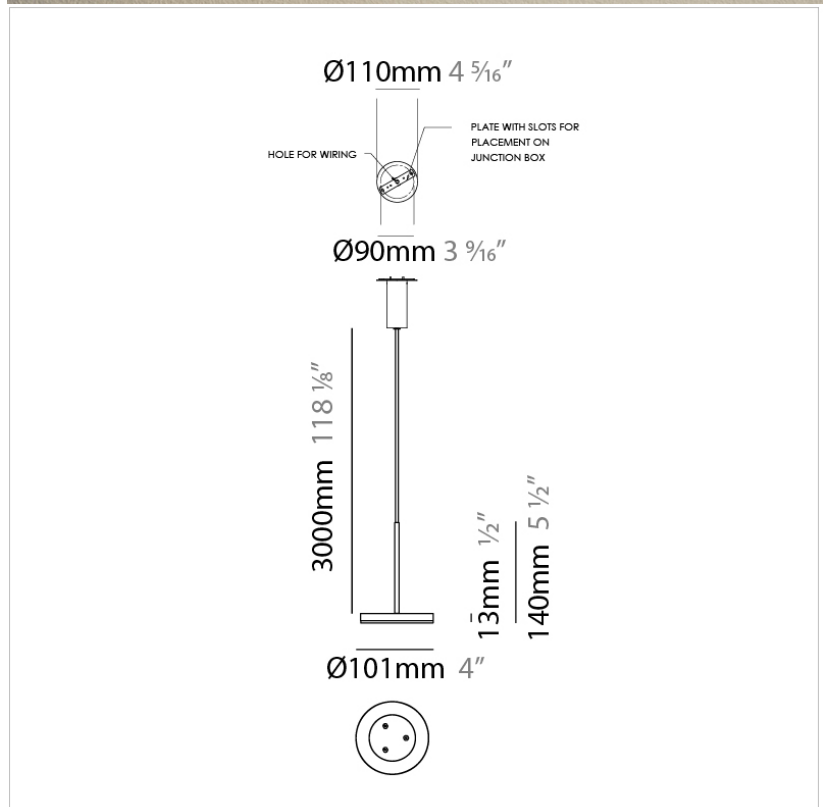

BELLA SUSPENSION

D81667-MBR

PROJECT _____

TYPE _____

NOTES _____

QUANTITY _____

DATE _____

GENERAL

Series: Bella

Brand: Panzeri

Division: Design

Mounting Type: Suspension

Mounting Location: Ceiling

Subcategory: Pendant

PHYSICAL

Shape: Disc

Diameter (mm): 101

Diameter (in): 4

Height (mm): 13

Height (in): 1/2

Max. Overall Height (mm): 3013

Max. Overall Height (in): 118 ⁵/₈

Light Distribution: Direct

Weight (kg): 0.54501

Weight (lbs): 1.2

Diffuser: Opal - Acrylic

Fixture Material: Metal

ELECTRICAL

Lamp Type: LED

Input Wattage (W): 6.5

Total Output Wattage (W): 6.5

Dimming: Non-Dimmable

Driver Location: Integrated

Input Voltage (V): 120

LED

Delivered Lumen Range: 100 - 499 lm

Number of LEDs: 1

Color Temperature (°K): 2700

Max. Delivered Lumen (lm): 388

Nominal Lumen (lm): 460

CRI: >80 CRI

OPTICAL

RATINGS AND CERTIFICATIONS

Certified By: CSA Certified to UL and CSA Standards

IP rating: IP40

D